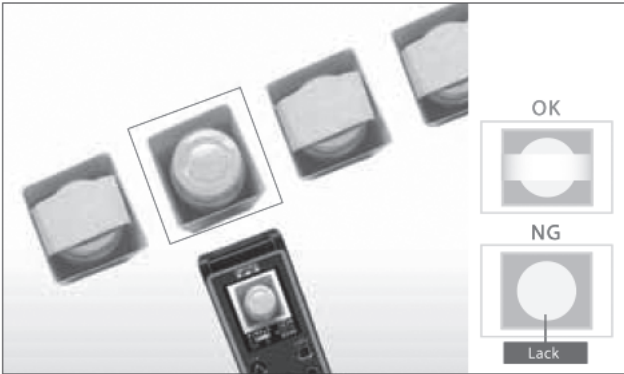

Model	CVSE1-N10-RA CVSE1-P10-RA	CVSE1-N20-RA CVSE1-P20-RA	CVSE1-N21-RA CVSE1-P21-RA	CVSE1-N40-RA CVSE1-P40-RA
Detection angle	10°	20°		40°
Working distance	210 to 270mm	90 to 150mm	31 to 39mm	50 to 100mm
Field of view	40 x 50mm to 55 x 65mm	40 x 50mm to 65 x 75mm	17 x 20mm (±10%)	50 x 65mm to 100 x 115mm
Light source	White LED 12 pcs built-in			
Image sensor	330,000 Pixel CMOS color image sensor			
Supply Voltage	12 to 24V DC ±10%			
Power consumption	Max. 120mA/24V DC			
Resolution	5 x12 to 200 x 240			
LED light duration	Approx.50,000 hours (In normal temperature and humidity. Brightness level down by 1/2 of the initial level)			
Response time	2.9 to 27.7ms(Factory setting : 16.7ms) SYNCRO=ON, BRIGHT=100			
Output	NPN or PNP open collector output x 1 max.100mA Residual voltage 1.0V or less			
Input	Bank select 0 to 3, Sync input			
Operating temperature	0 to 40°C (No condensation)			
Operating humidity	35 to 85%RH			
Storage temperature/humidity	-20 to 70°C,35 to 95%RH (No condensation)			
Vibration/shock resistance	10 to 55Hz Amplitude 1.5mm/50G (500m/s ²)			
Material	Case:ABS/Display and Lens : Acryl or Polycarbonate			
Protection structure	IP67			
Weight	Approx.200g (including cable)			

Application

Checking existence of seasoning bag

CVSE1-RA

Set the extracted color from the seasoning bag and check its area in the field of view

Checking existence of label on package

CVSE1-RA

Set the major color on the label and check its area in the field of view

Application [ต่อ]

Checking existence of description of pills

CVSE1-RA
Set the color area of description of pills in the field of view

Checking marking on electric components

CVSE1-RA
Set the color of the marking and check its area in the field of view. Narrow angle view version can zoom up small area.